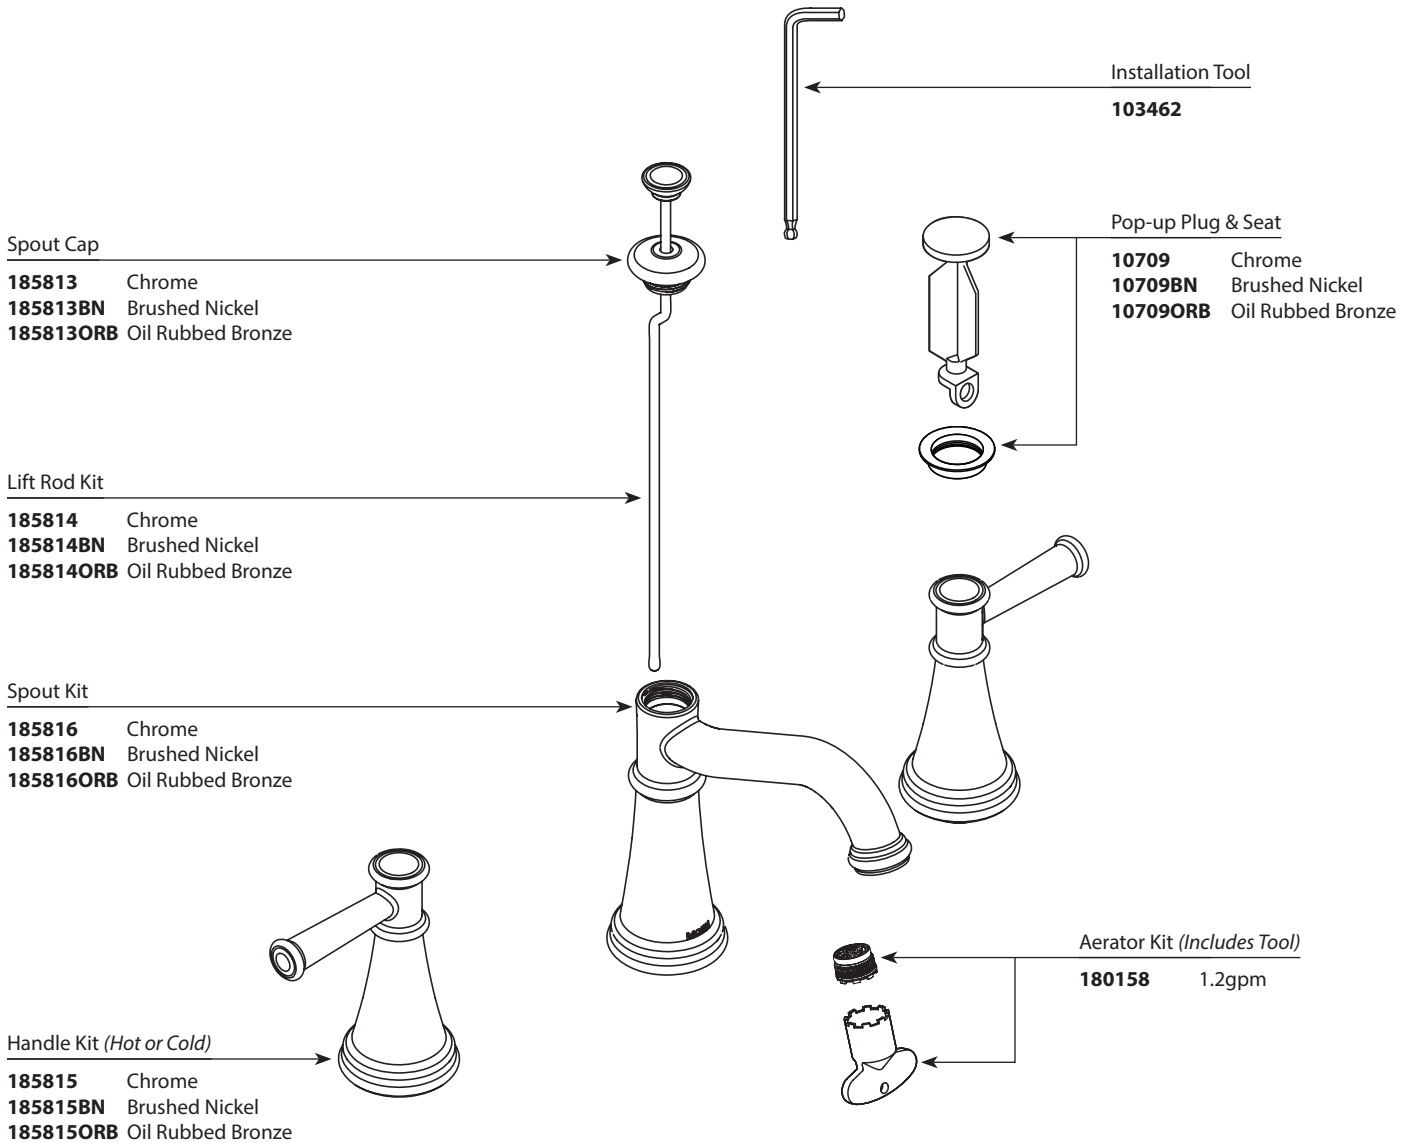

Buy it for looks. Buy it for life.®

■ Order by Part Number

■ Trim can be used with 9000, 69000 valves

Illustrated Parts

Belfield™		
Two-Handle Widespread Lavatory Faucet Trim		
MODEL	HANDLE	FINISH
T6405	Lever	Chrome
T6405BN	Lever	Brushed Nickel
T6405ORB	Lever	Old Rubbed Bronze